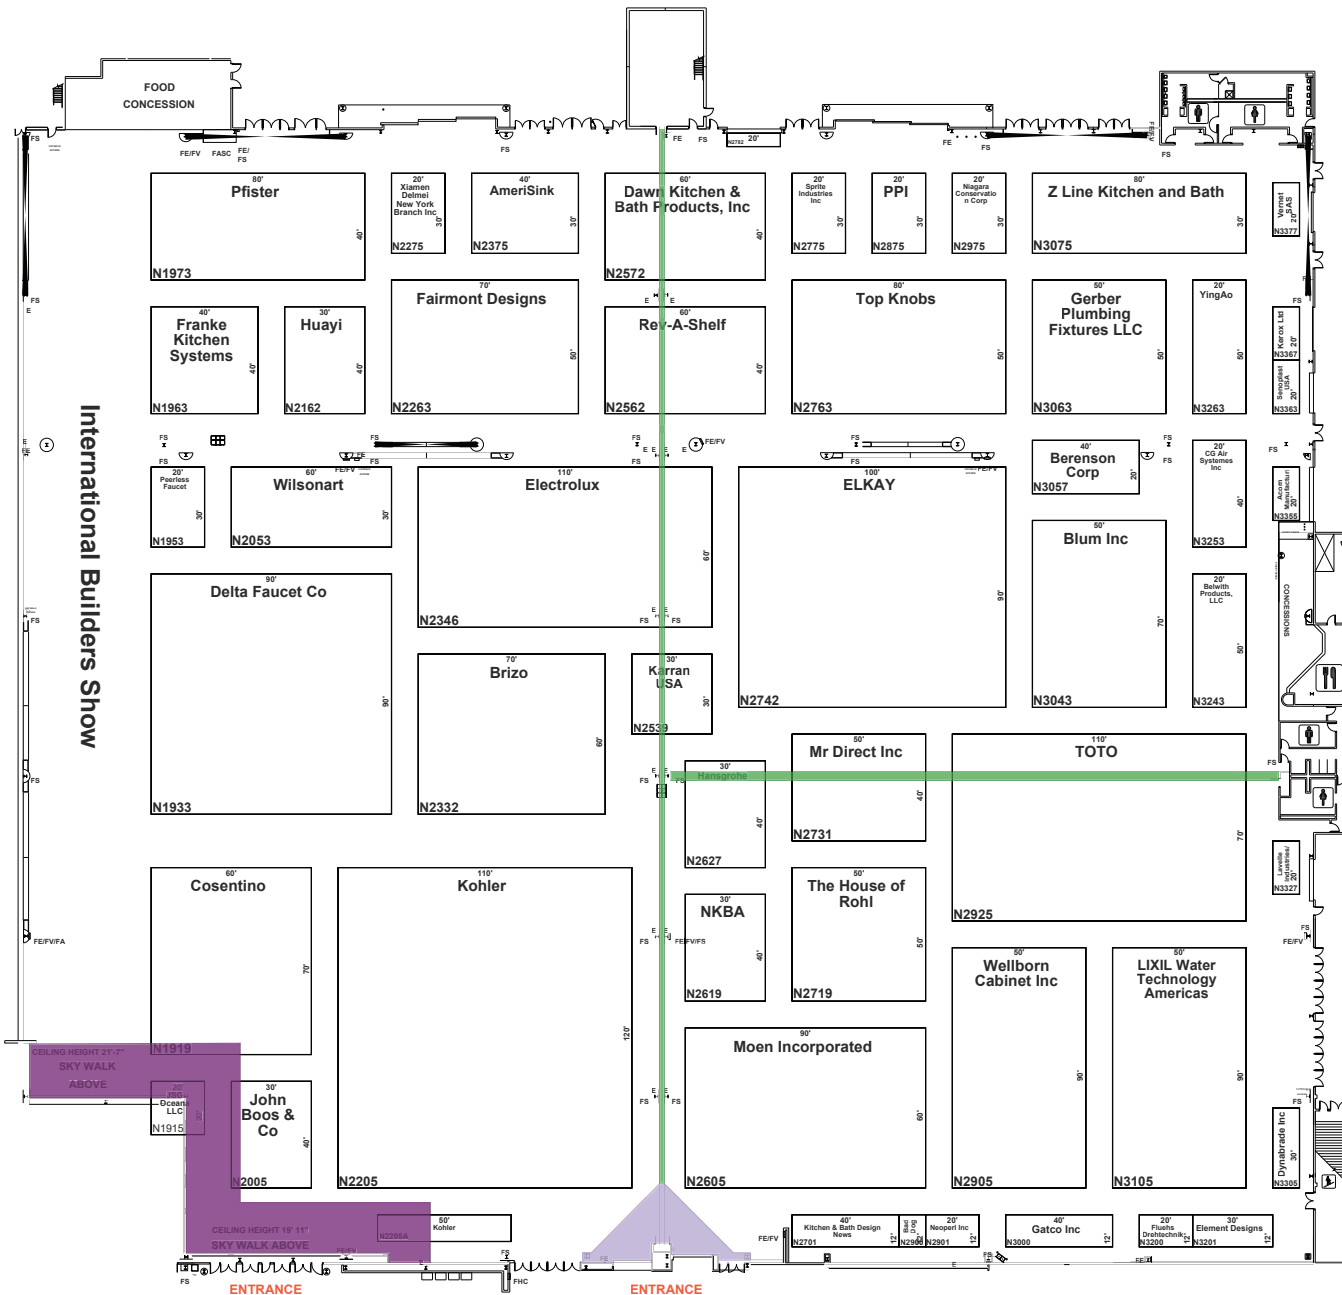

2020 KITCHEN & BATH INDUSTRY SHOW

JANUARY 21 - 23, 2020

LAS VEGAS CONVENTION CENTER - NORTH BUILDING

HALLS N1 - N2 - LEVEL 1

North Halls N1-N2 Ceiling Heights

- Standard Ceiling Height: 35'-0"
- Maximum hang height: 25'-0"
- Up to 30'-0" with KBIS Show Management approval

Skywalk to Westgate: 19'-11"; 21'-7"; 24'-0"

Air Wall Tracks: 27'-11"

Diamond Room 1-2 over Hall Entrance: 15'-0"

| TYPE OF COLLISION NOTIFICATION SYSTEM | OPERATIONS | INSTALLATION | DETAILS |
|--|--|--|--|
| TYPE 1 - COLLISION NOTIFICATION SYSTEM | TYPE 1 - COLLISION NOTIFICATION SYSTEM | TYPE 1 - COLLISION NOTIFICATION SYSTEM | TYPE 1 - COLLISION NOTIFICATION SYSTEM |
| TYPE 2 - COLLISION NOTIFICATION SYSTEM | TYPE 2 - COLLISION NOTIFICATION SYSTEM | TYPE 2 - COLLISION NOTIFICATION SYSTEM | TYPE 2 - COLLISION NOTIFICATION SYSTEM |
| TYPE 3 - COLLISION NOTIFICATION SYSTEM | TYPE 3 - COLLISION NOTIFICATION SYSTEM | TYPE 3 - COLLISION NOTIFICATION SYSTEM | TYPE 3 - COLLISION NOTIFICATION SYSTEM |
| TYPE 4 - COLLISION NOTIFICATION SYSTEM | TYPE 4 - COLLISION NOTIFICATION SYSTEM | TYPE 4 - COLLISION NOTIFICATION SYSTEM | TYPE 4 - COLLISION NOTIFICATION SYSTEM |